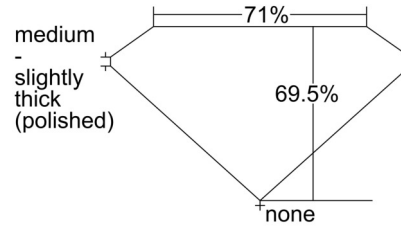

GIA NATURAL DIAMOND GRADING REPORT

September 05, 2024

GIA Report Number ..... 6505355086

Shape and Cutting Style ..... Square Modified Brilliant

Measurements ..... 6.98 x 6.97 x 4.84 mm

GRADING RESULTS

Carat Weight ..... 2.02 carat

Color Grade ..... G

Clarity Grade ..... VS2

ADDITIONAL GRADING INFORMATION

Polish ..... Excellent

Symmetry ..... Excellent

Fluorescence ..... None

Inscription(s): GIA 6505355086

**Comments:** Clouds are not shown. Pinpoints are not shown.

PROPORTIONS

Profile not to actual proportions

CLARITY CHARACTERISTICS

KEY TO SYMBOLS\*

- Crystal
- ~ Feather

\* Red symbols denote internal characteristics (inclusions). Green or black symbols denote external characteristics (blemishes). Diagram is an approximate representation of the diamond, and symbols shown indicate type, position, and approximate size of clarity characteristics. All clarity characteristics may not be shown. Details of finish are not shown.