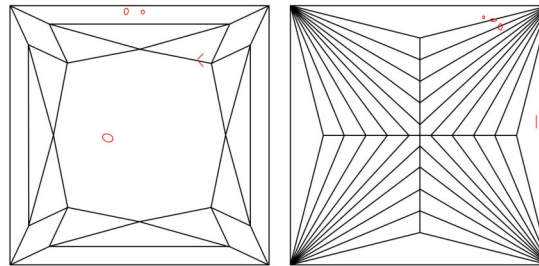

PROPORTIONS

Profile not to actual proportions

CLARITY CHARACTERISTICS

KEY TO SYMBOLS\*

- Crystal
- ~ Feather

\* Red symbols denote internal characteristics (inclusions). Green or black symbols denote external characteristics (blemishes). Diagram is an approximate representation of the diamond, and symbols shown indicate type, position, and approximate size of clarity characteristics. All clarity characteristics may not be shown. Details of finish are not shown.