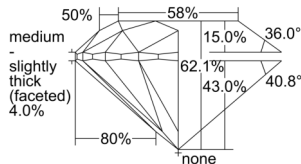

GIA®

FACSIMILE

GIA REPORT 6505355189

Verify this report at GIA.edu

GIA NATURAL DIAMOND DOSSIER®

September 05, 2024
GIA Report Number 6505355189
Shape and Cutting Style ..... Round Brilliant
Measurements ..... 5.05 - 5.07 x 3.14 mm

GRADING RESULTS

Carat Weight ..... 0.50 carat
Color Grade ..... H
Clarity Grade VS2
Cut Grade ..... Excellent

ADDITIONAL GRADING INFORMATION

Polish ..... Excellent
Symmetry ..... Excellent
Fluorescence ..... None
Clarity Characteristics ..... Cloud, Crystal
Inscription(s): GIA 6505355189

PROPORTIONS

Profile to actual proportions

GRADING SCALES

GIA COLOR SCALE

COLOURESS	D
	E
	F
	G
	H
	I
	J
NEAR COLOURESS	K
	L
FADING	M
	N
	O
	P
VERY LIGHT	Q
	R
	S
	T
	U
	V
	W
	X
	Y
LIGHT	Z

GIA CLARITY SCALE

VERY VERY SLIGHTLY INCLUDED	FLAWLESS
	INTERNALLY FLAWLESS
VERY SLIGHTLY INCLUDED	VVS₁
	VVS₂
SLIGHTLY INCLUDED	VS₁
	VS₂
INCLUDED	SI₁
	SI₂
	I₁
	I₂
	I₃

GIA CUT SCALE

EXCELLENT
VERY GOOD
GOOD
FAIR
POOR