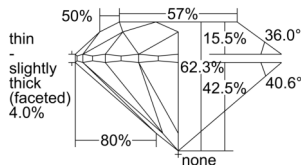

GIA®

FACSIMILE

GIA REPORT 6505355230

Verify this report at GIA.edu

GIA NATURAL DIAMOND DOSSIER®

September 06, 2024
GIA Report Number 6505355230
Shape and Cutting Style ..... Round Brilliant
Measurements ..... 4.28 - 4.30 x 2.67 mm

GRADING RESULTS

Carat Weight ..... 0.30 carat
Color Grade ..... G
Clarity Grade S11
Cut Grade ..... Excellent

ADDITIONAL GRADING INFORMATION

Polish ..... Excellent
Symmetry ..... Excellent
Fluorescence ..... None
Clarity Characteristics ..... Cloud, Crystal
Inscription(s): GIA 6505355230

PROPORTIONS

Profile to actual proportions

GRADING SCALES

GIA COLOR SCALE	GIA CLARITY SCALE	GIA CUT SCALE	
D	FLAWLESS	EXCELLENT	
E	INTERNALLY FLAWLESS		
F		VVS₁	VERY GOOD
G	VVS₂		
H	VS₁	GOOD	
I	VS₂		
J	S1₁	FAIR	
K	S1₂		
L	I₁	POOR	
M	I₂		
N	I₃		
O			
P			
Q			
R			
S			
T			
U			
V			
W			
X			
Y			
Z