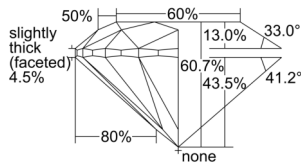

GIA®

FACSIMILE

GIA REPORT 6505356947

Verify this report at GIA.edu

GIA NATURAL DIAMOND DOSSIER®

September 05, 2024
GIA Report Number 6505356947
Shape and Cutting Style ..... Round Brilliant
Measurements ..... 4.73 - 4.76 x 2.88 mm

GRADING RESULTS

Carat Weight ..... 0.40 carat
Color Grade ..... G
Clarity Grade VS1
Cut Grade ..... Excellent

ADDITIONAL GRADING INFORMATION

Polish ..... Excellent
Symmetry ..... Excellent
Fluorescence ..... None
Clarity Characteristics ..... Crystal, Cloud
Inscription(s): GIA 6505356947

PROPORTIONS

Profile to actual proportions

GRADING SCALES

GIA COLOR SCALE	GIA CLARITY SCALE	GIA CUT SCALE	
D	FLAWLESS	EXCELLENT	
E	INTERNALLY FLAWLESS		
F		VVS₁	VERY GOOD
G	VVS₂		
H	VS₁	GOOD	
I	VS₂		
J	SI₁	FAIR	
K	SI₂		
L	I₁	POOR	
M			
N			
O	I₂		
P			
Q	I₃		
R			
S			
T			
U			
V			
W			
X			
Y			
Z