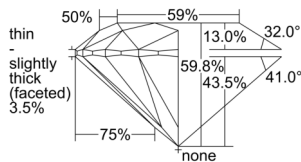

GIA®

FACSIMILE

GIA REPORT 6505357461

Verify this report at GIA.edu

GIA NATURAL DIAMOND DOSSIER®

September 05, 2024
GIA Report Number 6505357461
Shape and Cutting Style ..... Round Brilliant
Measurements ..... 4.52 - 4.55 x 2.71 mm

GRADING RESULTS

Carat Weight ..... 0.33 carat
Color Grade ..... E
Clarity Grade S11
Cut Grade ..... Excellent

ADDITIONAL GRADING INFORMATION

Polish ..... Excellent
Symmetry ..... Excellent
Fluorescence ..... Faint
Clarity Characteristics ..... Cloud, Crystal, Feather
Inscription(s): GIA 6505357461

PROPORTIONS

Profile to actual proportions

GRADING SCALES

GIA COLOR SCALE	GIA CLARITY SCALE	GIA CUT SCALE
COLOREDNESS D	FLAWLESS	EXCELLENT
E	INTERNALLY FLAWLESS	
F	VVS₁	VERY GOOD
G		
H	VVS₂	GOOD
I	VS₁	
J	VS₂	FAIR
K	SI₁	
L	SI₂	POOR
M	I₁	
N	I₂	
O	I₃	
P		
Q		
R		
S		
T		
U		
V		
W		
X		
Y		
Z