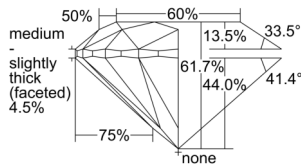

GIA®

FACSIMILE

GIA REPORT 6505357860

Verify this report at GIA.edu

GIA NATURAL DIAMOND DOSSIER®

September 05, 2024
GIA Report Number 6505357860
Shape and Cutting Style ..... Round Brilliant
Measurements ..... 4.60 - 4.63 x 2.85 mm

GRADING RESULTS

Carat Weight ..... 0.37 carat
Color Grade ..... J
Clarity Grade VS1
Cut Grade ..... Excellent

ADDITIONAL GRADING INFORMATION

Polish ..... Excellent
Symmetry ..... Excellent
Fluorescence ..... None
Clarity Characteristics ..... Feather, Pinpoint
Inscription(s): GIA 6505357860

PROPORTIONS

Profile to actual proportions

GRADING SCALES

GIA COLOR SCALE	GIA CLARITY SCALE	GIA CUT SCALE	
D	FLAWLESS	EXCELLENT	
E	INTERNALLY FLAWLESS		
F		VVS₁	VERY GOOD
G	VVS₂		
H	VS₁	GOOD	
I	VS₂		
J	SI₁	FAIR	
K	SI₂		
L	I₁	POOR	
M			
N			
O	I₂		
P			
Q			
R	I₃		
S			
T			
U			
V			
W			
X			
Y			
Z