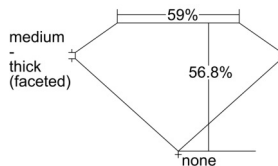

GIA®

FACSIMILE

GIA REPORT 6505364189

Verify this report at GIA.edu

GIA NATURAL DIAMOND DOSSIER®

September 06, 2024
GIA Report Number **6505364189**
Shape and Cutting Style ..... **Heart Brilliant**
Measurements ..... **4.83 x 5.58 x 3.17 mm**

GRADING RESULTS

Carat Weight ..... **0.50 carat**
Color Grade ..... **G**
Clarity Grade **VS1**

ADDITIONAL GRADING INFORMATION

Polish ..... **Excellent**
Symmetry ..... **Very Good**
Fluorescence ..... **None**
Clarity Characteristics ..... **Feather, Pinpoint**
Inscription(s): **GIA 6505364189**

PROPORTIONS

Profile not to actual proportions

GRADING SCALES

GIA COLOR SCALE		GIA CLARITY SCALE			
COLORLESS	D	VERY VERY SLIGHTLY INCLUDED	FLAWLESS		
	E		INTERNALLY FLAWLESS		
	F	VERY SLIGHTLY INCLUDED	VVS₁		
	G		VVS₂		
	H		VS₁		
	NEAR COLORLESS	I	SLIGHTLY INCLUDED	VS₂	
		J		SI₁	
		FAINT	K	INCLUDED	SI₂
			L		I₁
			M		I₂
VERT LIGHT			N	INCLUDED	I₃
			O		
			P		
	Q				
LIGHT	R				
	S				
	T				
	U				
	V				
	Z