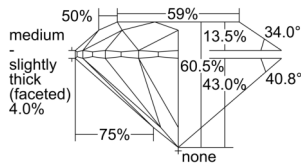

GIA®

FACSIMILE

GIA REPORT 6505366851

Verify this report at GIA.edu

GIA NATURAL DIAMOND DOSSIER®

September 06, 2024
GIA Report Number 6505366851
Shape and Cutting Style ..... Round Brilliant
Measurements ..... 3.94 - 3.96 x 2.39 mm

GRADING RESULTS

Carat Weight ..... 0.23 carat
Color Grade ..... E
Clarity Grade VVS1
Cut Grade ..... Excellent

ADDITIONAL GRADING INFORMATION

Polish ..... Excellent
Symmetry ..... Excellent
Fluorescence ..... None
Clarity Characteristics ..... Pinpoint, Feather
Inscription(s): GIA 6505366851

PROPORTIONS

Profile to actual proportions

GRADING SCALES

GIA COLOR SCALE	GIA CLARITY SCALE	GIA CUT SCALE	
D	FLAWLESS	EXCELLENT	
E	INTERNALLY FLAWLESS		
F		VVS₁	VERY GOOD
G	VVS₂		
H	VS₁	GOOD	
I	VS₂		
J	SI₁	FAIR	
K	SI₂		
L	I₁	POOR	
M			
N			
O	I₂		
P			
Q			
R	I₃		
S			
T			
U			
V			
W			
X			
Y			
Z