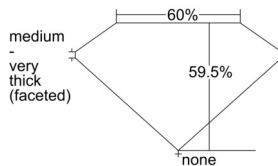

GIA®

FACSIMILE

GIA REPORT 6505367037

Verify this report at GIA.edu

GIA NATURAL DIAMOND DOSSIER®

September 06, 2024
GIA Report Number 6505367037
Shape and Cutting Style ..... Heart Brilliant
Measurements ..... 4.49 x 5.02 x 2.99 mm

GRADING RESULTS

Carat Weight ..... 0.40 carat
Color Grade ..... E
Clarity Grade VS1

ADDITIONAL GRADING INFORMATION

Polish ..... Excellent
Symmetry ..... Very Good
Fluorescence ..... None
Clarity Characteristics ..... Crystal, Cloud, Pinpoint, Needle
Inscription(s): GIA 6505367037

PROPORTIONS

Profile not to actual proportions

GRADING SCALES

GIA COLOR SCALE		GIA CLARITY SCALE			
COLORLESS	D	VERY VERY SLIGHTLY INCLUDED	FLAWLESS		
	E		INTERNALLY FLAWLESS		
	F	VERY SLIGHTLY INCLUDED	VVS₁		
	G		VVS₂		
	H		VS₁		
	NEAR COLORLESS	I	SLIGHTLY INCLUDED	VS₂	
		J		SI₁	
		FAINT	K	INCLUDED	SI₂
			L		I₁
			M		I₂
VERT LIGHT	N	LIGHT	I₃		
	O				
	P				
	Q				
	R