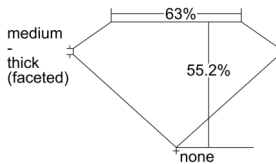

GIA®

FACSIMILE

GIA REPORT 6505368209

Verify this report at GIA.edu

GIA NATURAL DIAMOND DOSSIER®

September 16, 2024
GIA Report Number 6505368209
Shape and Cutting Style ..... Heart Brilliant
Measurements ..... 6.23 x 6.95 x 3.83 mm

GRADING RESULTS

Carat Weight ..... 0.90 carat
Color Grade ..... F
Clarity Grade VS2

ADDITIONAL GRADING INFORMATION

Polish ..... Very Good
Symmetry ..... Very Good
Fluorescence ..... None
Clarity Characteristics ..... Crystal, Feather
Inscription(s): GIA 6505368209

PROPORTIONS

Profile not to actual proportions

GRADING SCALES

GIA COLOR SCALE		GIA CLARITY SCALE	
COLORLESS	D	VERY VERY SLIGHTLY INCLUDED	FLAWLESS
	E		INTERNALLY FLAWLESS
	F		VVS₁
	G		VVS₂
	H		VS₁
	I		VS₂
	J		SI₁
	K		SI₂
	L		I₁
	M		I₂
NEAR COLORLESS	N	SLIGHTLY INCLUDED	I₃
	O		
	P		
	Q		
FAINT	R		
	S		
	T		
	U		
VERY LIGHT	V		
	W		
	X		
	Y		
LIGHT	Z