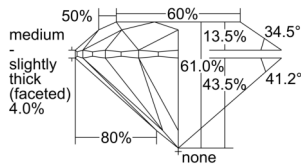

GIA®

FACSIMILE

GIA REPORT 6505368562

Verify this report at GIA.edu

GIA NATURAL DIAMOND DOSSIER®

September 06, 2024
GIA Report Number 6505368562
Shape and Cutting Style ..... Round Brilliant
Measurements ..... 3.75 - 3.77 x 2.29 mm

GRADING RESULTS

Carat Weight ..... 0.20 carat
Color Grade ..... G
Clarity Grade VS1
Cut Grade ..... Excellent

ADDITIONAL GRADING INFORMATION

Polish ..... Excellent
Symmetry ..... Excellent
Fluorescence ..... None
Clarity Characteristics ..... Cloud, Feather
Inscription(s): GIA 6505368562

PROPORTIONS

Profile to actual proportions

GRADING SCALES

GIA COLOR SCALE	GIA CLARITY SCALE	GIA CUT SCALE	
D	FLAWLESS	EXCELLENT	
E	INTERNALLY FLAWLESS		
F		VVS₁	VERY GOOD
G	VVS₂		
H	VS₁	GOOD	
I	VS₂		
J	SI₁	FAIR	
K	SI₂		
L	I₁	POOR	
M			I₂
N	I₃		
O			
P			
Q			
R			
S			
T			
U			
V			
W			
X			
Y			
Z