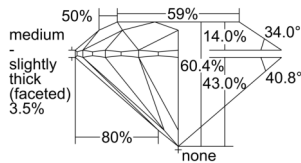

GIA®

FACSIMILE

GIA REPORT 6505369669

Verify this report at GIA.edu

GIA NATURAL DIAMOND DOSSIER®

September 06, 2024
GIA Report Number 6505369669
Shape and Cutting Style ..... Round Brilliant
Measurements ..... 5.14 - 5.16 x 3.11 mm

GRADING RESULTS

Carat Weight ..... 0.50 carat
Color Grade ..... G
Clarity Grade VVS1
Cut Grade ..... Excellent

ADDITIONAL GRADING INFORMATION

Polish ..... Excellent
Symmetry ..... Excellent
Fluorescence ..... None
Clarity Characteristics ..... Pinpoint, Cloud
Inscription(s): GIA 6505369669

PROPORTIONS

Profile to actual proportions

GRADING SCALES

GIA COLOR SCALE	GIA CLARITY SCALE	GIA CUT SCALE	
D	FLAWLESS	EXCELLENT	
E	INTERNALLY FLAWLESS		
F		VVS₁	VERY GOOD
G	VVS₂		
H	VS₁	GOOD	
I	VS₂		
J	SI₁	FAIR	
K	SI₂		
L	I₁	POOR	
M	I₂		
N	I₃		
O			
P			
Q			
R			
S			
T			
U			
V			
W			
X			
Y			
Z