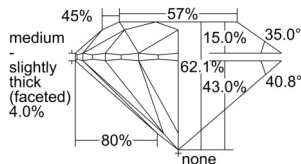

GIA®

FACSIMILE

GIA REPORT 6505373481

Verify this report at GIA.edu

GIA NATURAL DIAMOND DOSSIER®

September 06, 2024
GIA Report Number 6505373481
Shape and Cutting Style ..... Round Brilliant
Measurements ..... 4.37 - 4.40 x 2.72 mm

GRADING RESULTS

Carat Weight ..... 0.32 carat
Color Grade ..... D
Clarity Grade S11
Cut Grade ..... Excellent

ADDITIONAL GRADING INFORMATION

Polish ..... Excellent
Symmetry ..... Excellent
Fluorescence ..... None
Clarity Characteristics ..... Cloud, Crystal
Inscription(s): GIA 6505373481

PROPORTIONS

Profile to actual proportions

GRADING SCALES

GIA COLOR SCALE	GIA CLARITY SCALE	GIA CUT SCALE	
D	FLAWLESS	EXCELLENT	
E	INTERNALLY FLAWLESS		
F		VVS₁	VERY GOOD
G	VVS₂		
H	VS₁	GOOD	
I	VS₂		
J	S1₁	FAIR	
K	S1₂		
L	I₁	POOR	
M	I₂		
N	I₃		
O			
P			
Q			
R			
S			
T			
U			
V			
W			
X			
Y			
Z