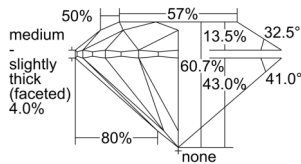

GIA®

FACSIMILE

GIA REPORT 6505373684

Verify this report at GIA.edu

GIA NATURAL DIAMOND DOSSIER®

September 10, 2024
GIA Report Number 6505373684
Shape and Cutting Style ..... Round Brilliant
Measurements ..... 5.12 - 5.14 x 3.12 mm

GRADING RESULTS

Carat Weight ..... 0.50 carat
Color Grade ..... H
Clarity Grade VS2
Cut Grade ..... Excellent

ADDITIONAL GRADING INFORMATION

Polish ..... Excellent
Symmetry ..... Excellent
Fluorescence ..... None
Clarity Characteristics ..... Cloud, Feather
Inscription(s): GIA 6505373684

PROPORTIONS

Profile to actual proportions

GRADING SCALES

GIA COLOR SCALE	GIA CLARITY SCALE	GIA CUT SCALE	
D	FLAWLESS	EXCELLENT	
E	INTERNALLY FLAWLESS		
F		VVS₁	VERY GOOD
G	VVS₂		
H	VS₁	GOOD	
I	VS₂		
J	SI₁	FAIR	
K	SI₂		
L	I₁	POOR	
M			
N			
O	I₂		
P			
Q	I₃		
R			
S			
T			
U			
V			
W			
X			
Y			
Z