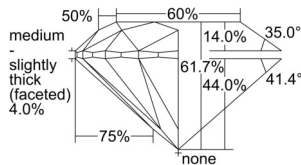

GIA®

FACSIMILE

GIA REPORT 6505373884

Verify this report at GIA.edu

GIA NATURAL DIAMOND DOSSIER®

September 10, 2024
GIA Report Number 6505373884
Shape and Cutting Style ..... Round Brilliant
Measurements ..... 4.90 - 4.92 x 3.03 mm

GRADING RESULTS

Carat Weight ..... 0.45 carat
Color Grade ..... E
Clarity Grade VS2
Cut Grade ..... Excellent

ADDITIONAL GRADING INFORMATION

Polish ..... Excellent
Symmetry ..... Excellent
Fluorescence ..... None
Clarity Characteristics ..... Cloud
Inscription(s): GIA 6505373884

PROPORTIONS

Profile to actual proportions

GRADING SCALES

GIA COLOR SCALE	GIA CLARITY SCALE	GIA CUT SCALE	
D	FLAWLESS	EXCELLENT	
E	INTERNALLY FLAWLESS		
F		VVS₁	VERY GOOD
G	VVS₂		
H	VS₁	GOOD	
I	VS₂		
J	SI₁	FAIR	
K	SI₂		
L	I₁	POOR	
M	I₂		
N	I₃		
O			
P			
Q			
R			
S			
T			
U			
V			
W			
X			
Y			
Z