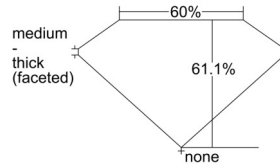

GIA®

FACSIMILE

GIA REPORT 6505374354

Verify this report at GIA.edu

GIA NATURAL DIAMOND DOSSIER®

September 06, 2024
GIA Report Number 6505374354
Shape and Cutting Style ..... Pear Brilliant
Measurements ..... 7.28 x 4.43 x 2.71 mm

GRADING RESULTS

Carat Weight ..... 0.52 carat
Color Grade ..... D
Clarity Grade VS2

ADDITIONAL GRADING INFORMATION

Polish ..... Excellent
Symmetry ..... Excellent
Fluorescence ..... None
Clarity Characteristics ..... Cloud, Crystal
Inscription(s): GIA 6505374354

PROPORTIONS

Profile not to actual proportions

GRADING SCALES

GIA COLOR SCALE		GIA CLARITY SCALE			
COLORLESS	D	VERY VERY SLIGHTLY INCLUDED	FLAWLESS		
	E		INTERNALLY FLAWLESS		
	F	VERY SLIGHTLY INCLUDED	VVS₁		
	G		VVS₂		
	H		VS₁		
	NEAR COLORLESS	I	SLIGHTLY INCLUDED	VS₂	
		J		SI₁	
		FAINT	K	INCLUDED	SI₂
			L		I₁
			M		I₂
VERT LIGHT	N	LIGHT	I₃		
	O				
	P				
	Q				
	R