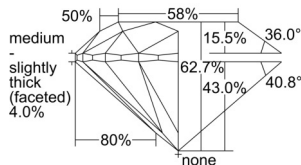

GIA®

FACSIMILE

GIA REPORT 6505374656

Verify this report at GIA.edu

GIA NATURAL DIAMOND DOSSIER®

September 09, 2024
GIA Report Number 6505374656
Shape and Cutting Style ..... Round Brilliant
Measurements ..... 4.35 - 4.38 x 2.73 mm

GRADING RESULTS

Carat Weight ..... 0.32 carat
Color Grade ..... J
Clarity Grade VS1
Cut Grade ..... Excellent

ADDITIONAL GRADING INFORMATION

Polish ..... Excellent
Symmetry ..... Excellent
Fluorescence ..... None
Clarity Characteristics ..... Crystal, Feather, Pinpoint
Inscription(s): GIA 6505374656

PROPORTIONS

Profile to actual proportions

GRADING SCALES

GIA COLOR SCALE	GIA CLARITY SCALE	GIA CUT SCALE
COLOURLESS D	FLAWLESS	EXCELLENT
E	INTERNALLY FLAWLESS	
F	VVS₁	VERY GOOD
G		
H	VS₁	GOOD
I		
J	VS₂	FAIR
K		
L	SI₁	POOR
M		
N	I₁	
O		
P	I₂	
Q		
R	I₃	
S		
T		
U		
V		
W		
X		
Y		
Z