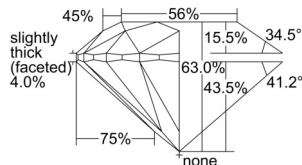

GIA®

FACSIMILE

GIA REPORT 6505375252

Verify this report at GIA.edu

GIA NATURAL DIAMOND DOSSIER®

September 06, 2024
GIA Report Number 6505375252
Shape and Cutting Style ..... Round Brilliant
Measurements ..... 4.88 - 4.91 x 3.08 mm

GRADING RESULTS

Carat Weight ..... 0.45 carat
Color Grade ..... E
Clarity Grade S11
Cut Grade ..... Excellent

ADDITIONAL GRADING INFORMATION

Polish ..... Excellent
Symmetry ..... Excellent
Fluorescence ..... None
Clarity Characteristics ..... Cloud, Crystal, Feather
Inscription(s): GIA 6505375252

PROPORTIONS

Profile to actual proportions

GRADING SCALES

GIA COLOR SCALE	GIA CLARITY SCALE	GIA CUT SCALE	
D	FLAWLESS	EXCELLENT	
E	INTERNALLY FLAWLESS		
F		VVS₁	VERY GOOD
G	VVS₂		
H	VS₁	GOOD	
I	VS₂		
J	S1₁	FAIR	
K	S1₂		
L	I₁	POOR	
M	I₂		
N	I₃		
O			
P			
Q			
R			
S			
T			
U			
V			
W			
X			
Y			
Z