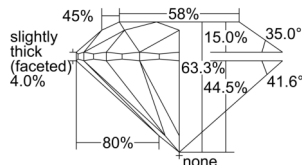

GIA®

FACSIMILE

GIA REPORT 6505376954

Verify this report at GIA.edu

GIA NATURAL DIAMOND DOSSIER®

September 09, 2024
GIA Report Number 6505376954
Shape and Cutting Style ..... Round Brilliant
Measurements ..... 4.46 - 4.49 x 2.83 mm

GRADING RESULTS

Carat Weight ..... 0.35 carat
Color Grade L
Clarity Grade VVS1
Cut Grade ..... Excellent

ADDITIONAL GRADING INFORMATION

Polish ..... Excellent
Symmetry ..... Excellent
Fluorescence ..... Faint
Clarity Characteristics ..... Pinpoint
Inscription(s): GIA 6505376954

PROPORTIONS

Profile to actual proportions

GRADING SCALES

GIA COLOR SCALE

COLORLESS	D
	E
	F
	G
	H
	I
	J
NEAR COLORLESS	K
	L
FAIN	M
	N
	O
	P
VERY LIGHT	Q
	R
	S
	T
	U
	V
	W
	X
	Y
LIGHT	Z

GIA CLARITY SCALE

FLAWLESS	INTERNAL FLAWLESS	
		FLAWLESS
VERY VERY SLIGHTLY INCLUDED	VVS₁	
	VVS₂	
VERY SLIGHTLY INCLUDED	VS₁	
	VS₂	
SLIGHTLY INCLUDED	SI₁	
	SI₂	
INCLUDED	I₁	
	I₂	
	I₃	

GIA CUT SCALE

EXCELLENT
VERY GOOD
GOOD
FAIR
POOR