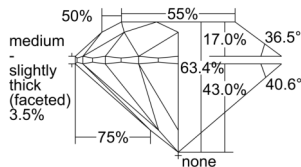

GIA®

FACSIMILE

GIA REPORT 6505377389

Verify this report at GIA.edu

GIA NATURAL DIAMOND DOSSIER®

September 24, 2024
GIA Report Number 6505377389
Shape and Cutting Style ..... Round Brilliant
Measurements ..... 6.09 - 6.14 x 3.87 mm

GRADING RESULTS

Carat Weight ..... 0.90 carat
Color Grade ..... G
Clarity Grade VS1
Cut Grade ..... Excellent

ADDITIONAL GRADING INFORMATION

Polish ..... Excellent
Symmetry ..... Excellent
Fluorescence ..... Strong Blue
Clarity Characteristics ..... Indented Natural, Pinpoint
Inscription(s): GIA 6505377389

PROPORTIONS

Profile to actual proportions

GRADING SCALES

GIA COLOR SCALE	GIA CLARITY SCALE	GIA CUT SCALE
D	FLAWLESS	EXCELLENT
E	INTERNALLY FLAWLESS	
F	VVS₁	VERY GOOD
G		
H	VS₁	GOOD
I		
J	VS₂	FAIR
K		
L	SI₁	POOR
M		
N	I₁	
O		
P	I₂	
Q		
R	I₃	
S		
T		
U		
V		
W		
X		
Y		
Z