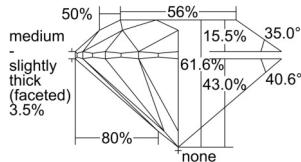

GIA®

FACSIMILE

GIA REPORT 6505381863

Verify this report at GIA.edu

GIA NATURAL DIAMOND DOSSIER®

September 10, 2024
GIA Report Number 6505381863
Shape and Cutting Style ..... Round Brilliant
Measurements ..... 5.84 - 5.89 x 3.61 mm

GRADING RESULTS

Carat Weight ..... 0.76 carat
Color Grade ..... H
Clarity Grade VS2
Cut Grade ..... Excellent

ADDITIONAL GRADING INFORMATION

Polish ..... Excellent
Symmetry ..... Excellent
Fluorescence ..... None
Clarity Characteristics ..... Crystal
Inscription(s): GIA 6505381863

PROPORTIONS

Profile to actual proportions

GRADING SCALES

GIA COLOR SCALE	GIA CLARITY SCALE	GIA CUT SCALE	
D	FLAWLESS	EXCELLENT	
E	INTERNALLY FLAWLESS		
F		VVS₁	VERY GOOD
G	VVS₂		
H	VS₁	GOOD	
I	VS₂		
J	SI₁	FAIR	
K	SI₂		
L	I₁	POOR	
M			
N			
O	I₂		
P			
Q			
R	I₃		
S			
T			
U			
V			
W			
X			
Y			
Z