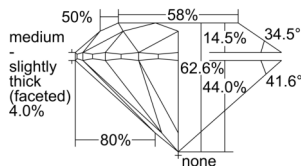

GIA®

FACSIMILE

GIA REPORT 6505382118

Verify this report at GIA.edu

GIA NATURAL DIAMOND DOSSIER®

September 11, 2024
GIA Report Number 6505382118
Shape and Cutting Style ..... Round Brilliant
Measurements ..... 4.39 - 4.41 x 2.76 mm

GRADING RESULTS

Carat Weight ..... 0.32 carat
Color Grade ..... J
Clarity Grade VS2
Cut Grade ..... Excellent

ADDITIONAL GRADING INFORMATION

Polish ..... Excellent
Symmetry ..... Excellent
Fluorescence ..... Faint
Clarity Characteristics ..... Crystal
Inscription(s): GIA 6505382118

PROPORTIONS

Profile to actual proportions

GRADING SCALES

GIA COLOR SCALE	GIA CLARITY SCALE	GIA CUT SCALE	
D	FLAWLESS	EXCELLENT	
E	INTERNALLY FLAWLESS		
F		VVS₁	VERY GOOD
G	VVS₂		
H	VS₁	GOOD	
I	VS₂		
J	SI₁	FAIR	
K	SI₂		
L	I₁	POOR	
M	I₂		
N	I₃		
O			
P			
Q			
R			
S			
T			
U			
V			
W			
X			
Y			
Z