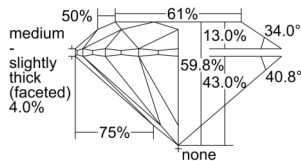

GIA®

FACSIMILE

GIA REPORT 6505382653

Verify this report at GIA.edu

GIA NATURAL DIAMOND DOSSIER®

September 27, 2024
GIA Report Number 6505382653
Shape and Cutting Style ..... Round Brilliant
Measurements ..... 5.31 - 5.33 x 3.18 mm

GRADING RESULTS

Carat Weight ..... 0.55 carat
Color Grade ..... F
Clarity Grade VS1
Cut Grade ..... Excellent

ADDITIONAL GRADING INFORMATION

Polish ..... Excellent
Symmetry ..... Excellent
Fluorescence ..... None
Clarity Characteristics ..... Crystal, Cloud, Needle, Pinpoint
Inscription(s): GIA 6505382653

PROPORTIONS

Profile to actual proportions

GRADING SCALES

GIA COLOR SCALE	GIA CLARITY SCALE	GIA CUT SCALE	
D	FLAWLESS	EXCELLENT	
E	INTERNALLY FLAWLESS		
F		VVS₁	VERY GOOD
G	VVS₂		
H	VS₁	GOOD	
I	VS₂		
J	SI₁	FAIR	
K	SI₂		
L	I₁	POOR	
M	I₂		
N	I₃		
O			
P			
Q			
R			
S			
T			
U			
V			
W			
X			
Y			
Z