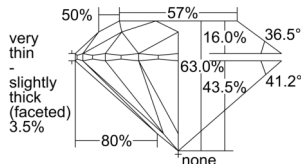

GIA®

FACSIMILE

GIA REPORT 6505383234

Verify this report at GIA.edu

GIA NATURAL DIAMOND DOSSIER®

September 10, 2024
GIA Report Number 6505383234
Shape and Cutting Style ..... Round Brilliant
Measurements ..... 4.25 - 4.28 x 2.68 mm

GRADING RESULTS

Carat Weight ..... 0.30 carat
Color Grade ..... D
Clarity Grade S11
Cut Grade ..... Very Good

ADDITIONAL GRADING INFORMATION

Polish ..... Very Good
Symmetry ..... Excellent
Fluorescence ..... None
Clarity Characteristics ..... Cloud, Crystal
Inscription(s): GIA 6505383234

PROPORTIONS

Profile to actual proportions

GRADING SCALES

GIA COLOR SCALE	GIA CLARITY SCALE	GIA CUT SCALE
COLOURLESS	FLAWLESS	EXCELLENT
D	INTERNALLY FLAWLESS	
E	VVS₁	VERY GOOD
F		
G	VS₁	GOOD
H		
I	SI₁	FAIR
J		
K	I₁	POOR
L		
M	I₂	
N	I₃	
O		
P		
Q		
R		
S		
T		
U		
V		
W		
X		
Y		
Z