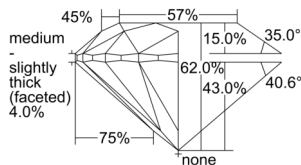

GIA®

FACSIMILE

GIA REPORT 6505383786

Verify this report at GIA.edu

GIA NATURAL DIAMOND DOSSIER®

September 10, 2024
GIA Report Number 6505383786
Shape and Cutting Style ..... Round Brilliant
Measurements ..... 5.06 - 5.09 x 3.14 mm

GRADING RESULTS

Carat Weight ..... 0.50 carat
Color Grade ..... F
Clarity Grade VVS2
Cut Grade ..... Excellent

ADDITIONAL GRADING INFORMATION

Polish ..... Very Good
Symmetry ..... Excellent
Fluorescence ..... None
Clarity Characteristics..... Cloud, Needle, Pinpoint, Feather
Inscription(s): GIA 6505383786

PROPORTIONS

Profile to actual proportions

GRADING SCALES

GIA COLOR SCALE	GIA CLARITY SCALE	GIA CUT SCALE	
D	FLAWLESS	EXCELLENT	
E	INTERNALLY FLAWLESS		
F		VVS₁	VERY GOOD
G	VVS₂		
H	VS₁	GOOD	
I	VS₂		
J	SI₁	FAIR	
K	SI₂		
L	I₁	POOR	
M			
N			
O	I₂		
P			
Q			
R	I₃		
S			
T			
U			
V			
W			
X			
Y			
Z