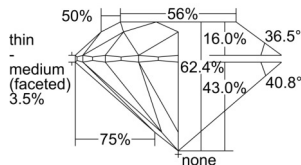

GIA®

FACSIMILE

GIA REPORT 6505384366

Verify this report at GIA.edu

GIA NATURAL DIAMOND DOSSIER®

September 09, 2024
GIA Report Number 6505384366
Shape and Cutting Style ..... Round Brilliant
Measurements ..... 5.19 - 5.22 x 3.25 mm

GRADING RESULTS

Carat Weight ..... 0.54 carat
Color Grade ..... H
Clarity Grade VVS2
Cut Grade ..... Excellent

ADDITIONAL GRADING INFORMATION

Polish ..... Excellent
Symmetry ..... Excellent
Fluorescence ..... None
Clarity Characteristics ..... Cloud, Pinpoint, Indented Natural
Inscription(s): GIA 6505384366

PROPORTIONS

Profile to actual proportions

GRADING SCALES

GIA COLOR SCALE	GIA CLARITY SCALE	GIA CUT SCALE
COLOURLESS D	FLAWLESS	EXCELLENT
E	INTERNALLY FLAWLESS	
F	VVS₁	VERY GOOD
G		
H	VVS₂	GOOD
I	VS₁	
J	VS₂	FAIR
K	SI₁	
L	SI₂	POOR
M	I₁	
N	I₂	
O	I₃	
P		
Q		
R		
S		
T		
U		
V		
W		
X		
Y		
Z