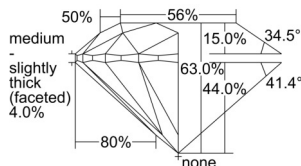

GIA®

FACSIMILE

GIA REPORT 6505385859

Verify this report at GIA.edu

GIA NATURAL DIAMOND DOSSIER®

September 10, 2024
GIA Report Number 6505385859
Shape and Cutting Style ..... Round Brilliant
Measurements ..... 4.27 - 4.30 x 2.70 mm

GRADING RESULTS

Carat Weight ..... 0.30 carat
Color Grade ..... F
Clarity Grade VS2
Cut Grade ..... Excellent

ADDITIONAL GRADING INFORMATION

Polish ..... Excellent
Symmetry ..... Excellent
Fluorescence ..... None
Clarity Characteristics ..... Cloud, Crystal, Feather
Inscription(s): GIA 6505385859

PROPORTIONS

Profile to actual proportions

GRADING SCALES

GIA COLOR SCALE	GIA CLARITY SCALE	GIA CUT SCALE	
D	FLAWLESS	EXCELLENT	
E	INTERNALLY FLAWLESS		
F		VVS₁	VERY GOOD
G	VVS₂		
H	VS₁	GOOD	
I	VS₂		
J	SI₁	FAIR	
K	SI₂		
L	I₁	POOR	
M	I₂		
N	I₃		
O			
P			
Q			
R			
S			
T			
U			
V			
W			
X			
Y			
Z