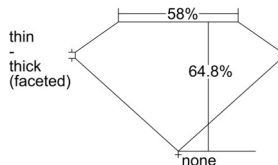

GIA®

FACSIMILE

GIA REPORT 6505386470

Verify this report at GIA.edu

GIA NATURAL DIAMOND DOSSIER®

September 16, 2024
GIA Report Number 6505386470
Shape and Cutting Style ..... Pear Brilliant
Measurements ..... 7.50 x 4.74 x 3.07 mm

GRADING RESULTS

Carat Weight ..... 0.64 carat
Color Grade ..... F
Clarity Grade SI2

ADDITIONAL GRADING INFORMATION

Polish ..... Excellent
Symmetry ..... Very Good
Fluorescence ..... Faint
Clarity Characteristics ..... Cloud, Crystal, Feather
Inscription(s): GIA 6505386470

PROPORTIONS

Profile not to actual proportions

GRADING SCALES

GIA COLOR SCALE		GIA CLARITY SCALE			
COLORLESS	D	VERY VERY SLIGHTLY INCLUDED	FLAWLESS		
	E		INTERNALLY FLAWLESS		
	F	VERY SLIGHTLY INCLUDED	VVS₁		
	G		VVS₂		
	H		VS₁		
	NEAR COLORLESS	I	SLIGHTLY INCLUDED	VS₂	
		J		SI₁	
		FAINT	K	INCLUDED	SI₂
			L		I₁
			M		I₂
VERT LIGHT	N	NOT GRADED	I₃		
	O				
	P				
	Q				
	R				
LIGHT	S				
	T				
	U				
	V				
	W				
X					
Y					
Z