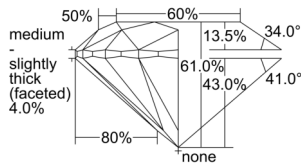

GIA®

FACSIMILE

GIA REPORT 6505388016

Verify this report at GIA.edu

GIA NATURAL DIAMOND DOSSIER®

September 09, 2024
GIA Report Number 6505388016
Shape and Cutting Style ..... Round Brilliant
Measurements ..... 5.27 - 5.30 x 3.23 mm

GRADING RESULTS

Carat Weight ..... 0.56 carat
Color Grade ..... F
Clarity Grade VVS1
Cut Grade ..... Excellent

ADDITIONAL GRADING INFORMATION

Polish ..... Excellent
Symmetry ..... Excellent
Fluorescence ..... Faint
Clarity Characteristics ..... Pinpoint
Inscription(s): GIA 6505388016

PROPORTIONS

Profile to actual proportions

GRADING SCALES

GIA COLOR SCALE	GIA CLARITY SCALE	GIA CUT SCALE	
D	FLAWLESS	EXCELLENT	
E	INTERNALLY FLAWLESS		
F		VVS₁	VERY GOOD
G	VVS₂		
H	VS₁	GOOD	
I	VS₂		
J	SI₁	FAIR	
K	SI₂		
L	I₁	POOR	
M	I₂		
N	I₃		
O			
P			
Q			
R			
S			
T			
U			
V			
W			
X			
Y			
Z