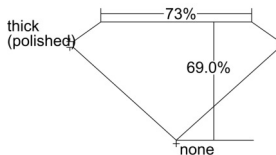

GIA®

FACSIMILE

GIA REPORT 6505388260

Verify this report at GIA.edu

GIA NATURAL DIAMOND DOSSIER®

September 10, 2024
GIA Report Number 6505388260
Shape and Cutting Style ..... Square Modified Brilliant
Measurements ..... 4.91 x 4.87 x 3.36 mm

GRADING RESULTS

Carat Weight ..... 0.70 carat
Color Grade ..... E
Clarity Grade VS2

ADDITIONAL GRADING INFORMATION

Polish ..... Excellent
Symmetry ..... Very Good
Fluorescence ..... None
Clarity Characteristics ..... Cloud, Crystal, Feather
Inscription(s): GIA 6505388260

PROPORTIONS

Profile not to actual proportions

GRADING SCALES

GIA COLOR SCALE		GIA CLARITY SCALE			
COLORLESS	D	VERY VERY SLIGHTLY INCLUDED	FLAWLESS		
	E		INTERNALLY FLAWLESS		
	F	VERY SLIGHTLY INCLUDED	VVS₁		
	G		VVS₂		
	H		VS₁		
	NEAR COLORLESS	I	SLIGHTLY INCLUDED	VS₂	
		J		SI₁	
		FAINT	K	INCLUDED	SI₂
			L		I₁
			M		I₂
VERT LIGHT	N	LIGHT	I₃		
	O				
	P				
	Q				
	R