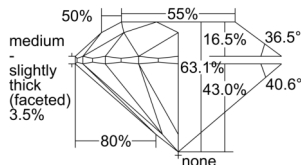

GIA®

FACSIMILE

GIA REPORT 6505392566

Verify this report at GIA.edu

GIA NATURAL DIAMOND DOSSIER®

September 11, 2024
GIA Report Number 6505392566
Shape and Cutting Style ..... Round Brilliant
Measurements ..... 5.31 - 5.38 x 3.37 mm

GRADING RESULTS

Carat Weight ..... 0.60 carat
Color Grade I
Clarity Grade VVS2
Cut Grade ..... Excellent

ADDITIONAL GRADING INFORMATION

Polish ..... Excellent
Symmetry ..... Very Good
Fluorescence ..... Medium Blue
Clarity Characteristics ..... Pinpoint, Indented Natural
Inscription(s): GIA 6505392566

PROPORTIONS

Profile to actual proportions

GRADING SCALES

GIA COLOR SCALE	GIA CLARITY SCALE	GIA CUT SCALE	
D	FLAWLESS	EXCELLENT	
E	INTERNALLY FLAWLESS		
F		VVS₁	VERY GOOD
G	VVS₂		
H	VS₁	GOOD	
I	VS₂		
J	SI₁	FAIR	
K	SI₂		
L	I₁	POOR	
M			
N			
O	I₂		
P			
Q			
R	I₃		
S			
T			
U			
V			
W			
X			
Y			
Z