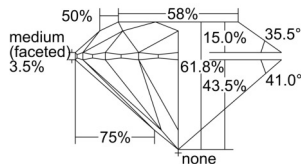

GIA®

FACSIMILE

GIA REPORT 6505392724

Verify this report at GIA.edu

GIA NATURAL DIAMOND DOSSIER®

September 10, 2024
GIA Report Number **6505392724**
Shape and Cutting Style ..... **Round Brilliant**
Measurements ..... **5.08 - 5.12 x 3.15 mm**

GRADING RESULTS

Carat Weight ..... **0.50 carat**
Color Grade ..... **F**
Clarity Grade **S11**
Cut Grade ..... **Excellent**

ADDITIONAL GRADING INFORMATION

Polish ..... **Excellent**
Symmetry ..... **Excellent**
Fluorescence ..... **None**
Clarity Characteristics ..... **Feather**
Inscription(s): **GIA 6505392724**

PROPORTIONS

Profile to actual proportions

GRADING SCALES

GIA COLOR SCALE	GIA CLARITY SCALE	GIA CUT SCALE	
D	FLAWLESS	EXCELLENT	
E	INTERNALLY FLAWLESS		
F		VVS₁	VERY GOOD
G	VVS₂		
H	VS₁	GOOD	
I	VS₂		
J	S1₁	FAIR	
K	S1₂		
L	I₁	POOR	
M	I₂		
N	I₃		
O			
P			
Q			
R			
S			
T			
U			
V			
W			
X			
Y			
Z