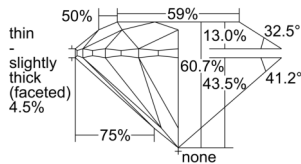

GIA®

FACSIMILE

GIA REPORT 6505392731

Verify this report at GIA.edu

GIA NATURAL DIAMOND DOSSIER®

September 10, 2024
GIA Report Number 6505392731
Shape and Cutting Style ..... Round Brilliant
Measurements ..... 5.71 - 5.73 x 3.47 mm

GRADING RESULTS

Carat Weight ..... 0.70 carat
Color Grade ..... E
Clarity Grade SI2
Cut Grade ..... Excellent

ADDITIONAL GRADING INFORMATION

Polish ..... Excellent
Symmetry ..... Excellent
Fluorescence ..... None
Clarity Characteristics ..... Crystal, Feather, Cloud
Inspection(s): GIA 6505392731

PROPORTIONS

Profile to actual proportions

GRADING SCALES

GIA COLOR SCALE	GIA CLARITY SCALE	GIA CUT SCALE	
D	FLAWLESS	EXCELLENT	
E	INTERNALLY FLAWLESS		
F		VVS₁	VERY GOOD
G	VVS₂		
H	VS₁	GOOD	
I	VS₂		
J	SI₁	FAIR	
K	SI₂		
L	I₁	POOR	
M	I₂		
N	I₃		
O			
P			
Q			
R			
S			
T			
U			
V			
W			
X			
Y			
Z