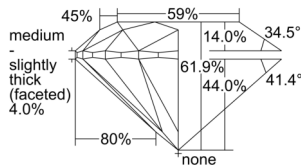

GIA®

FACSIMILE

GIA REPORT 6505392966

Verify this report at GIA.edu

GIA NATURAL DIAMOND DOSSIER®

September 11, 2024
GIA Report Number 6505392966
Shape and Cutting Style ..... Round Brilliant
Measurements ..... 5.09 - 5.13 x 3.16 mm

GRADING RESULTS

Carat Weight ..... 0.51 carat
Color Grade ..... E
Clarity Grade S11
Cut Grade ..... Excellent

ADDITIONAL GRADING INFORMATION

Polish ..... Excellent
Symmetry ..... Excellent
Fluorescence ..... None
Clarity Characteristics ..... Cloud
Inscription(s): GIA 6505392966

PROPORTIONS

Profile to actual proportions

GRADING SCALES

GIA COLOR SCALE	GIA CLARITY SCALE	GIA CUT SCALE	
D	FLAWLESS	EXCELLENT	
E	INTERNALLY FLAWLESS		
F		VVS₁	VERY GOOD
G	VVS₂		
H	VS₁	GOOD	
I	VS₂		
J	S1₁	FAIR	
K	S1₂		
L	I₁	POOR	
M	I₂		
N	I₃		
O			
P			
Q			
R			
S			
T			
U			
V			
W			
X			
Y			
Z