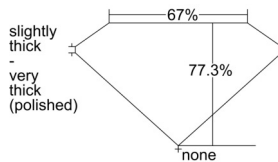

GIA®

FACSIMILE

GIA REPORT 6505393665

Verify this report at GIA.edu

GIA NATURAL DIAMOND DOSSIER®

September 10, 2024
GIA Report Number 6505393665
Shape and Cutting Style ..... **Square Modified Brilliant**
Measurements ..... 4.21 x 4.16 x 3.21 mm

GRADING RESULTS

Carat Weight ..... 0.50 carat
Color Grade ..... **G**
Clarity Grade **VS1**

ADDITIONAL GRADING INFORMATION

Polish ..... **Excellent**
Symmetry ..... **Very Good**
Fluorescence ..... **Faint**
Clarity Characteristics ..... **Cloud, Pinpoint**
Inscription(s): GIA 6505393665

PROPORTIONS

Profile not to actual proportions

GRADING SCALES

GIA COLOR SCALE		GIA CLARITY SCALE			
COLORLESS	D	VERY VERY SLIGHTLY INCLUDED	FLAWLESS		
	E		INTERNALLY FLAWLESS		
	F		VVS₁		
	G		VVS₂		
	NEAR COLORLESS	H	VERY SLIGHTLY INCLUDED	VS₁	
		I		VS₂	
		FAINT	J	SLIGHTLY INCLUDED	S₁
			K		S₂
	L		I₁		
	M		I₂		
N	I₃				
P					
VERT LIGHT	Q	INCLUDED			
	R				
	S				
	T				
	U				
	V				
LIGHT	W				
	X				
	Y				
	Z