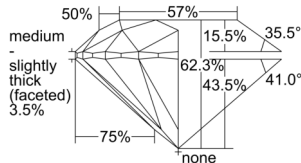

GIA®

FACSIMILE

GIA REPORT 6505394042

Verify this report at GIA.edu

GIA NATURAL DIAMOND DOSSIER®

September 11, 2024
GIA Report Number 6505394042
Shape and Cutting Style ..... Round Brilliant
Measurements ..... 5.11 - 5.14 x 3.19 mm

GRADING RESULTS

Carat Weight ..... 0.51 carat
Color Grade ..... J
Clarity Grade VVS1
Cut Grade ..... Excellent

ADDITIONAL GRADING INFORMATION

Polish ..... Excellent
Symmetry ..... Excellent
Fluorescence ..... None
Clarity Characteristics ..... Pinpoint, Feather
Inscription(s): GIA 6505394042

PROPORTIONS

Profile to actual proportions

GRADING SCALES

GIA COLOR SCALE	GIA CLARITY SCALE	GIA CUT SCALE	
D	FLAWLESS	EXCELLENT	
E	INTERNALLY FLAWLESS		
F		VVS₁	VERY GOOD
G	VVS₂		
H	VS₁	GOOD	
I	VS₂		
J	SI₁	FAIR	
K	SI₂		
L	I₁	POOR	
M			I₂
N	I₃		
O			
P			
Q			
R			
S			
T			
U			
V			
W			
X			
Y			
Z