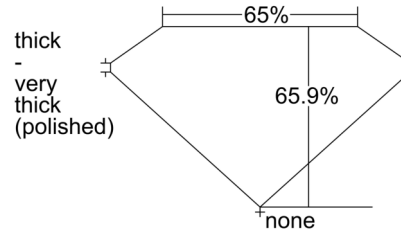

GIA NATURAL DIAMOND GRADING REPORT

September 19, 2024

GIA Report Number 6505396739

Shape and Cutting Style Emerald Cut

Measurements 7.48 x 5.46 x 3.60 mm

GRADING RESULTS

Carat Weight 1.53 carat

Color Grade H

Profile not to actual proportions

CLARITY CHARACTERISTICS

KEY TO SYMBOLS*

- Crystal
- Pinpoint

GRADING SCALES

GIA COLOR SCALE		GIA CLARITY SCALE	
COLORLESS	D	VERY VERY SLIGHTLY INCLUDED	FLAWLESS
	E		INTERNALLY FLAWLESS
	F		VVS ₁
NEAR COLORLESS	G	VERY SLIGHTLY INCLUDED	VVS ₂
	H		VS ₁
	I		VS ₂
FAINT	J	SLIGHTLY INCLUDED	SI ₁
	K		SI ₂
	L		I ₁
VERY LIGHT	M	INCLUDED	I ₂
	N		I ₃
	O		
LIGHT	P		
	Q		
	R		
	S		
	T		
	U		
	V		
W			
X			
Y			
Z			

* Red symbols denote internal characteristics (inclusions). Green or black symbols denote external characteristics (blemishes). Diagram is an approximate representation of the diamond, and symbols shown indicate type, position, and approximate size of clarity characteristics. All clarity characteristics may not be shown. Details of finish are not shown.