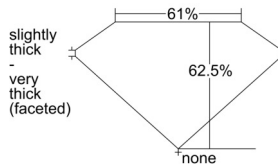

GIA®

FACSIMILE

GIA REPORT 6505397547

Verify this report at GIA.edu

GIA NATURAL DIAMOND DOSSIER®

September 16, 2024
GIA Report Number 6505397547
Shape and Cutting Style ..... Oval Brilliant
Measurements ..... 5.75 x 4.09 x 2.56 mm

GRADING RESULTS

Carat Weight ..... 0.38 carat
Color Grade ..... D
Clarity Grade VS1

ADDITIONAL GRADING INFORMATION

Polish ..... Very Good
Symmetry ..... Very Good
Fluorescence ..... None
Clarity Characteristics..... Crystal, Feather, Cloud, Pinpoint
Inscription(s): GIA 6505397547

PROPORTIONS

Profile not to actual proportions

GRADING SCALES

GIA COLOR SCALE		GIA CLARITY SCALE			
COLORLESS	D	VERY SLIGHTLY SLIGHTLY INCLUDED	FLAWLESS		
	E		INTERNALLY FLAWLESS		
	F	VERY SLIGHTLY INCLUDED	VS₁		
	G		VS₂		
	H		VS₁		
	NEAR COLORLESS	I	VERY SLIGHTLY INCLUDED	VS₂	
		J		SI₁	
		FAINT	K	SLIGHTLY INCLUDED	SI₂
			L		I₁
			M		I₂
VERT LIGHT	N	INCLUDED	I₃		
	O				
	P				
	Q				
	R				
	S				
	T				
LIGHT	U				
	V				
	W				
	X				
Y					
Z