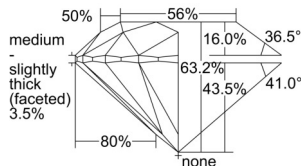

GIA®

FACSIMILE

GIA REPORT 6505398581

Verify this report at GIA.edu

GIA NATURAL DIAMOND DOSSIER®

September 16, 2024
GIA Report Number **6505398581**
Shape and Cutting Style ..... **Round Brilliant**
Measurements ..... **5.62 - 5.66 x 3.56 mm**

GRADING RESULTS

Carat Weight ..... **0.70 carat**
Color Grade ..... **F**
Clarity Grade **VS2**
Cut Grade ..... **Excellent**

ADDITIONAL GRADING INFORMATION

Polish ..... **Excellent**
Symmetry ..... **Very Good**
Fluorescence ..... **Faint**
Clarity Characteristics ..... **Cloud, Crystal, Feather**
Inscription(s): **GIA 6505398581**

PROPORTIONS

Profile to actual proportions

GRADING SCALES

GIA COLOR SCALE	GIA CLARITY SCALE	GIA CUT SCALE
D	FLAWLESS	EXCELLENT
E	INTERNALLY FLAWLESS	
F	VVS₁	VERY GOOD
G		
H	VS₁	GOOD
I		
J	VS₂	FAIR
K		
L	SI₁	POOR
M		
N	I₁	
O		
P	I₂	
Q		
R	I₃	
S		
T		
U		
V		
W		
X		
Y		
Z