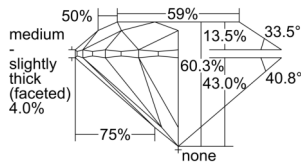

GIA®

FACSIMILE

GIA REPORT 6505401644

Verify this report at GIA.edu

GIA NATURAL DIAMOND DOSSIER®

September 12, 2024
GIA Report Number 6505401644
Shape and Cutting Style ..... Round Brilliant
Measurements ..... 6.21 - 6.25 x 3.75 mm

GRADING RESULTS

Carat Weight ..... 0.90 carat
Color Grade ..... G
Clarity Grade VS1
Cut Grade ..... Excellent

ADDITIONAL GRADING INFORMATION

Polish ..... Excellent
Symmetry ..... Excellent
Fluorescence ..... Faint
Clarity Characteristics ..... Crystal, Feather, Cloud
Inscription(s): GIA 6505401644

PROPORTIONS

Profile to actual proportions