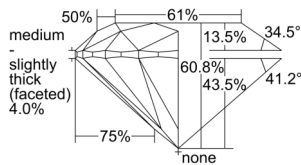

GIA®

FACSIMILE

GIA REPORT 6505401804

Verify this report at GIA.edu

GIA NATURAL DIAMOND DOSSIER®

September 12, 2024
GIA Report Number 6505401804
Shape and Cutting Style ..... Round Brilliant
Measurements ..... 4.95 - 4.98 x 3.02 mm

GRADING RESULTS

Carat Weight ..... 0.46 carat
Color Grade ..... D
Clarity Grade VS2
Cut Grade ..... Excellent

ADDITIONAL GRADING INFORMATION

Polish ..... Excellent
Symmetry ..... Excellent
Fluorescence ..... Medium Blue
Clarity Characteristics ..... Crystal, Cloud, Feather
Inscription(s): GIA 6505401804

PROPORTIONS

Profile to actual proportions

GRADING SCALES

GIA COLOR SCALE	GIA CLARITY SCALE	GIA CUT SCALE
D	FLAWLESS	EXCELLENT
E	FLAWLESS	
F	INTERNALLY FLAWLESS	VERY GOOD
G	FLAWLESS	
H	VVS₁	GOOD
I	VVS₂	
J	VS₁	FAIR
K	VS₂	
L	SI₁	POOR
M	SI₂	
N	I₁	
O	I₂	
P	I₃	
Q		
R		
S		
T		
U		
V		
W		
X		
Y		
Z