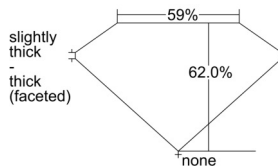

GIA®

FACSIMILE

GIA REPORT 6505404041

Verify this report at GIA.edu

GIA NATURAL DIAMOND DOSSIER®

September 11, 2024
GIA Report Number 6505404041
Shape and Cutting Style ..... Oval Brilliant
Measurements ..... 5.85 x 3.72 x 2.30 mm

GRADING RESULTS

Carat Weight ..... 0.33 carat
Color Grade ..... G
Clarity Grade VS2

ADDITIONAL GRADING INFORMATION

Polish ..... Excellent
Symmetry ..... Very Good
Fluorescence ..... Faint
Clarity Characteristics ..... Feather
Inscription(s): GIA 6505404041

PROPORTIONS

Profile not to actual proportions

GRADING SCALES

GIA COLOR SCALE		GIA CLARITY SCALE	
NEAR COLORLESS	D	VERY VERY SLIGHTLY INCLUDED	FLAWLESS
	E		INTERNALLY FLAWLESS
	F		VVS₁
	G		VVS₂
	H		VS₁
	I		VS₂
	J		SI₁
	K		SI₂
	L		I₁
	M		I₂
FAINT	N	INCLUDED	I₃
	O		
	P		
	Q		
LIGHT	R		
	S		
	T		
	U		
	V		
	W		
	X		
	Y		
Z