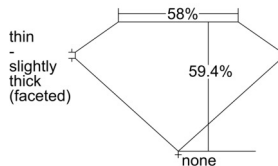

GIA®

FACSIMILE

GIA REPORT 6505404512

Verify this report at GIA.edu

GIA NATURAL DIAMOND DOSSIER®

September 12, 2024
GIA Report Number 6505404512
Shape and Cutting Style ..... Heart Brilliant
Measurements ..... 5.15 x 5.85 x 3.48 mm

GRADING RESULTS

Carat Weight ..... 0.60 carat
Color Grade ..... D
Clarity Grade SI2

ADDITIONAL GRADING INFORMATION

Polish ..... Excellent
Symmetry ..... Very Good
Fluorescence ..... None
Clarity Characteristics ..... Crystal, Feather, Cloud
Inscription(s): GIA 6505404512

PROPORTIONS

Profile not to actual proportions

GRADING SCALES

GIA COLOR SCALE		GIA CLARITY SCALE			
COLORLESS	D	VERY VERY SLIGHTLY INCLUDED	FLAWLESS		
	E		INTERNALLY FLAWLESS		
	F	VERY SLIGHTLY INCLUDED	VVS₁		
	G		VVS₂		
	H		VS₁		
	NEAR COLORLESS	I	SLIGHTLY INCLUDED	VS₂	
		J		SI₁	
		FAINT	K	INCLUDED	SI₂
			L		I₁
			M		I₂
VERT LIGHT	N	LIGHT	I₃		
	O				
	P				
	Q				
	R