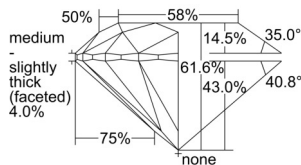

GIA®

FACSIMILE

GIA REPORT 6505405826

Verify this report at GIA.edu

GIA NATURAL DIAMOND DOSSIER®

September 13, 2024
GIA Report Number 6505405826
Shape and Cutting Style ..... Round Brilliant
Measurements ..... 4.56 - 4.58 x 2.81 mm

GRADING RESULTS

Carat Weight ..... 0.36 carat
Color Grade ..... E
Clarity Grade S11
Cut Grade ..... Excellent

ADDITIONAL GRADING INFORMATION

Polish ..... Excellent
Symmetry ..... Excellent
Fluorescence ..... None
Clarity Characteristics ..... Cloud, Crystal
Inscription(s): GIA 6505405826

PROPORTIONS

Profile to actual proportions

GRADING SCALES

GIA COLOR SCALE	GIA CLARITY SCALE	GIA CUT SCALE	
D	FLAWLESS	EXCELLENT	
E	INTERNALLY FLAWLESS		
F		VVS₁	VERY GOOD
G	VVS₂		
H	VS₁	GOOD	
I	VS₂		
J	S1₁	FAIR	
K	S1₂		
L	I₁	POOR	
M	I₂		
N	I₃		
O			
P			
Q			
R			
S			
T			
U			
V			
W			
X			
Y			
Z