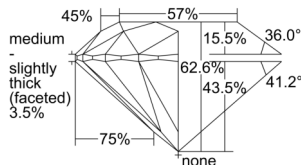

GIA®

FACSIMILE

GIA REPORT 6505407461

Verify this report at GIA.edu

GIA NATURAL DIAMOND DOSSIER®

September 12, 2024
GIA Report Number 6505407461
Shape and Cutting Style ..... Round Brilliant
Measurements ..... 4.30 - 4.32 x 2.70 mm

GRADING RESULTS

Carat Weight ..... 0.31 carat
Color Grade ..... E
Clarity Grade VS2
Cut Grade ..... Excellent

ADDITIONAL GRADING INFORMATION

Polish ..... Excellent
Symmetry ..... Excellent
Fluorescence ..... None
Clarity Characteristics ..... Feather, Crystal, Cloud
Inscription(s): GIA 6505407461

PROPORTIONS

Profile to actual proportions

GRADING SCALES

GIA COLOR SCALE	GIA CLARITY SCALE	GIA CUT SCALE	
D	FLAWLESS	EXCELLENT	
E	INTERNALLY FLAWLESS		
F		VVS₁	VERY GOOD
G	VVS₂		
H	VS₁	GOOD	
I	VS₂		
J	SI₁	FAIR	
K	SI₂		
L	I₁	POOR	
M	I₂		
N	I₃		
O			
P			
Q			
R			
S			
T			
U			
V			
W			
X			
Y			
Z