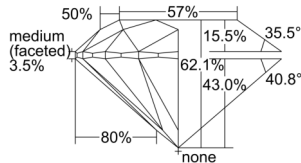

GIA®

FACSIMILE

GIA REPORT 6505407841

Verify this report at GIA.edu

GIA NATURAL DIAMOND DOSSIER®

September 18, 2024
GIA Report Number 6505407841
Shape and Cutting Style ..... Round Brilliant
Measurements ..... 5.08 - 5.10 x 3.16 mm

GRADING RESULTS

Carat Weight ..... 0.50 carat
Color Grade ..... D
Clarity Grade VS2
Cut Grade ..... Excellent

ADDITIONAL GRADING INFORMATION

Polish ..... Excellent
Symmetry ..... Excellent
Fluorescence ..... None
Clarity Characteristics ..... Feather
Inscription(s): GIA 6505407841

PROPORTIONS

Profile to actual proportions

GRADING SCALES

GIA COLOR SCALE	GIA CLARITY SCALE	GIA CUT SCALE	
D	FLAWLESS	EXCELLENT	
E	INTERNALLY FLAWLESS		
F		VVS₁	VERY GOOD
G	VVS₂		
H	VS₁	GOOD	
I	VS₂		
J	SI₁	FAIR	
K	SI₂		
L	I₁	POOR	
M			
N	I₂		
O	I₃		
P			
Q			
R			
S			
T			
U			
V			
W			
X			
Y			
Z