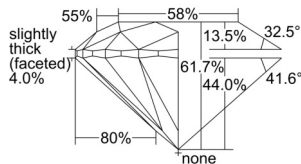

GIA®

FACSIMILE

GIA REPORT 6505408741

Verify this report at GIA.edu

GIA NATURAL DIAMOND DOSSIER®

September 12, 2024
GIA Report Number 6505408741
Shape and Cutting Style ..... Round Brilliant
Measurements ..... 5.19 - 5.22 x 3.21 mm

GRADING RESULTS

Carat Weight ..... 0.53 carat
Color Grade ..... D
Clarity Grade VS1
Cut Grade ..... Excellent

ADDITIONAL GRADING INFORMATION

Polish ..... Excellent
Symmetry ..... Excellent
Fluorescence ..... None
Clarity Characteristics ..... Crystal, Pinpoint
Inscription(s): GIA 6505408741

PROPORTIONS

Profile to actual proportions