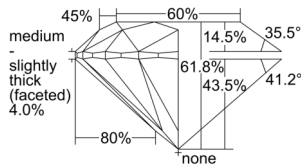

GIA®

FACSIMILE

GIA REPORT 6505409825

Verify this report at GIA.edu

GIA NATURAL DIAMOND DOSSIER®

September 13, 2024
GIA Report Number 6505409825
Shape and Cutting Style ..... Round Brilliant
Measurements ..... 4.70 - 4.73 x 2.92 mm

GRADING RESULTS

Carat Weight ..... 0.40 carat
Color Grade ..... G
Clarity Grade S11
Cut Grade ..... Excellent

ADDITIONAL GRADING INFORMATION

Polish ..... Excellent
Symmetry ..... Excellent
Fluorescence ..... None
Clarity Characteristics ..... Crystal, Cloud
Inscription(s): GIA 6505409825

PROPORTIONS

Profile to actual proportions