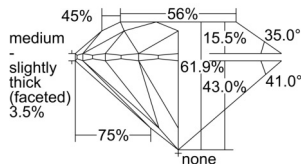

GIA®

FACSIMILE

GIA REPORT 6505411622

Verify this report at GIA.edu

GIA NATURAL DIAMOND DOSSIER®

September 16, 2024
GIA Report Number 6505411622
Shape and Cutting Style ..... Round Brilliant
Measurements ..... 3.75 - 3.77 x 2.33 mm

GRADING RESULTS

Carat Weight ..... 0.20 carat
Color Grade ..... E
Clarity Grade VS2
Cut Grade ..... Excellent

ADDITIONAL GRADING INFORMATION

Polish ..... Very Good
Symmetry ..... Excellent
Fluorescence ..... Medium Blue
Clarity Characteristics ..... Crystal, Cloud
Inscription(s): GIA 6505411622

PROPORTIONS

Profile to actual proportions

GRADING SCALES

GIA COLOR SCALE	GIA CLARITY SCALE	GIA CUT SCALE
Colorless	Flawless	Excellent
Near Colorless	Internally Flawless	
Faint	VVS₁	Very Good
Very Light	VVS₂	
Light	VS₁	Good
	VS₂	
	SI₁	Fair
	SI₂	
	I₁	Poor
	I₂	
	I₃