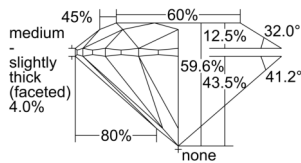

GIA®

FACSIMILE

GIA REPORT 6505414564

Verify this report at GIA.edu

GIA NATURAL DIAMOND DOSSIER®

September 13, 2024
GIA Report Number 6505414564
Shape and Cutting Style ..... Round Brilliant
Measurements ..... 4.11 - 4.12 x 2.45 mm

GRADING RESULTS

Carat Weight ..... 0.25 carat
Color Grade ..... G
Clarity Grade VS1
Cut Grade ..... Excellent

ADDITIONAL GRADING INFORMATION

Polish ..... Excellent
Symmetry ..... Excellent
Fluorescence ..... None
Clarity Characteristics ..... Cloud, Pinpoint
Inscription(s): GIA 6505414564

PROPORTIONS

Profile to actual proportions

GRADING SCALES

GIA COLOR SCALE	GIA CLARITY SCALE	GIA CUT SCALE	
D	FLAWLESS	EXCELLENT	
E	INTERNALLY FLAWLESS		
F		VVS₁	VERY GOOD
G	VVS₂		
H	VS₁	GOOD	
I	VS₂		
J	SI₁	FAIR	
K	SI₂		
L	I₁	POOR	
M			
N			
O	I₂		
P			
Q			
R	I₃		
S			
T			
U			
V			
W			
X			
Y			
Z